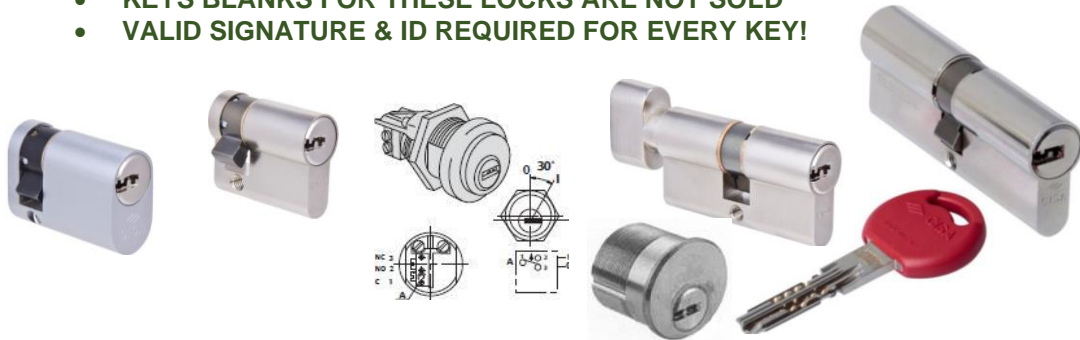

PREVENT CASUAL KEY-COPYING WITH **ASTRAL TEKNO S01**

**LOCK CYLINDERS, ELECTRIC LOCKS, CAM LOCKS, KEY-SWITCHES & PADLOCKS
WITH A HIGH DEGREE OF PROTECTION AGAINST PICKING AND KEY COPYING**

- **KEYS BLANKS FOR THESE LOCKS ARE NOT SOLD**
- **VALID SIGNATURE & ID REQUIRED FOR EVERY KEY!**

EASILY REPLACE YOUR EXISTING LOCK CYLINDERS WITH HIGH SECURITY ASTRAL TEKNO S01 CYLINDERS!

- Available as an upgrade for most cylinder locks sold in Southern Africa
- **ASTRAL TEKNO S01 locks & keys are sold exclusively by us**
- We supply locks master-keyed or keyed-alike, to suit your needs
- Add further locks and keys at any time – have ONE key for your entire building!
- Valid signature & ID required for every transaction

ATTACK RESISTANCE

High resistance to bumping
Patented Bump Power Device
High resistance to impressioning
Push resistance through the cam
High resistance to drilling
Hardened steel driver pins

KEYS

Non-handed flat key
Nickel plated brass material

KEY SECURITY

Patented Protection against key duplication
Over 60,000 possible keys under a master key

RELIABILITY

Tested to 100,000 cycles

6 active and 4 passive steel pins allow over 1,600,000 possible different keys!