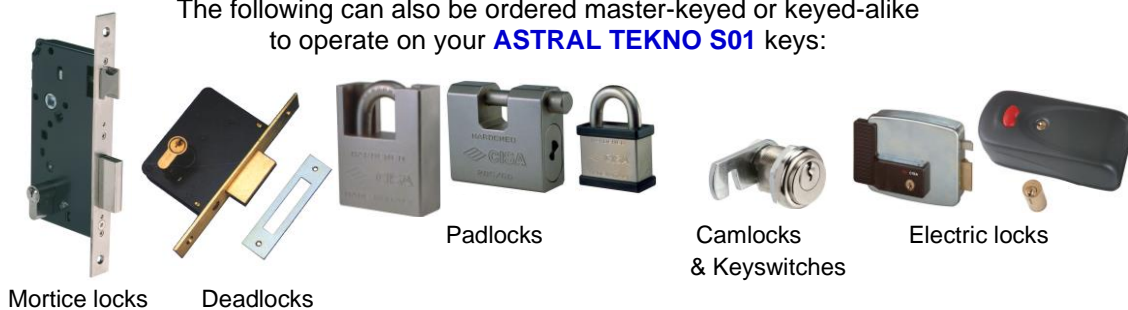

EASILY REPLACE YOUR EXISTING LOCK CYLINDERS WITH HIGH SECURITY ASTRAL TEKNO S01 CYLINDERS!

Available as a replacement for most lock cylinders sold in Southern Africa

- **ASTRAL TEKNO S01 locks & keys are sold exclusively by us**
- We supply locks master-keyed or keyed-alike, to suit your needs
- Add further locks and keys at any time. Valid signature & ID required

ATTACK RESISTANCE

High resistance to bumping
 Patented Bump Power Device
 High resistance to impressing
 Push resistance through the cam
 High resistance to drilling
 Hardened steel driver pins

KEYS

Non-handed flat key
 Nickel plated brass material

KEY SECURITY

Patented Protection against key duplication
 Over 60,000 possible keys under a master key

RELIABILITY

Tested to 100,000 cycles

6 active and 4 passive steel pins allow over 1,600,000 possible different keys!

The following can also be ordered master-keyed or keyed-alike to operate on your **ASTRAL TEKNO S01** keys:

Mortice locks

Deadlocks

Padlocks

Camlocks & Keyswitches

Electric locks

EVERYTHING - FOR EVERY DOOR