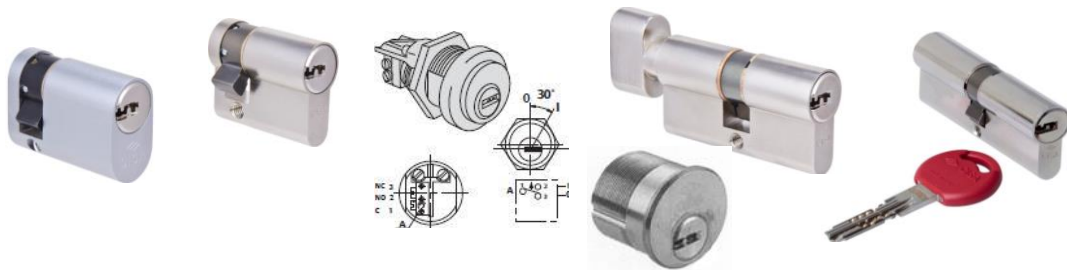

LOCK CYLINDERS, ELECTRIC LOCKS, CAM LOCKS, KEY-SWITCHES & PADLOCKS WITH A HIGH DEGREE OF PROTECTION AGAINST PICKING AND KEY COPYING

- KEYS BLANKS FOR THESE LOCKS ARE NOT SOLD
- VALID SIGNATURE/S REQUIRED FOR EVERY KEY!

EASILY REPLACE YOUR EXISTING LOCK CYLINDERS WITH HIGH SECURITY ASTRAL TEKNO S01 CYLINDERS!

Available as a replacement for most lock cylinders sold in Southern Africa

- **ASTRAL TEKNO S01 locks & keys are sold exclusively by us**
- We supply locks master-keyed or keyed-alike, to suit your needs
- Add further locks and keys at any time. Valid signature & ID required

ATTACK RESISTANCE

High resistance to bumping
 Patented Bump Power Device
 High resistance to impressing
 Push resistance through the cam
 High resistance to drilling
 Hardened steel driver pins

KEYS

Non-handed flat key
 Nickel plated brass material

KEY SECURITY

Patented Protection against key duplication
 Over 60,000 possible keys under a master key

RELIABILITY

Tested to 100,000 cycles

6 active and 4 passive steel pins allow over 1,600,000 possible different keys!