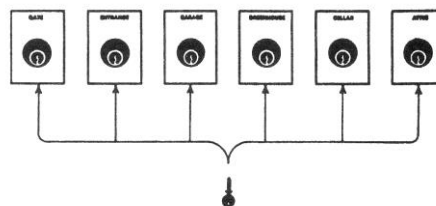

#### A MASTER-KEYED LOCK:

Is one of a set of locks specially made so that each lock has its own individual key or keys, and a Master-key is supplied that fits all the locks in that set.

Usually supplied with two individual keys per lock, and two Master Keys to fit all locks in the set

#### A KEYED-ALIKE LOCK:

Is one of a set of locks, all made to fit the same key, where individual keys are not required. Keyed-alike locks can often be supplied at little or no extra cost.

Usually supplied with a maximum of one key per lock – which fits all the locks in the set