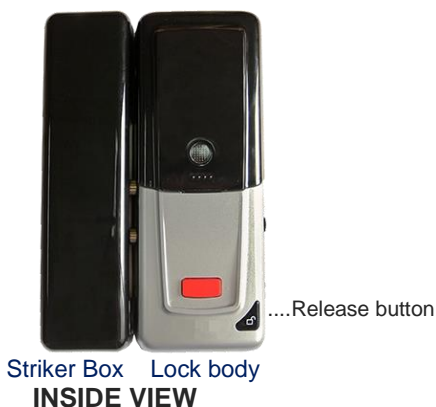

### No wires or power supply needed

- Heavy duty zinc alloy lock
- Weatherproof (IP66) Keypad
- Suitable for hinged doors
- Suitable for double or single doors
- Quick and easy to fit to glass using 3M adhesive mounting pads
- Up to 500 pin code or card users
- Self-locks automatically after the door is closed
- Low battery warning