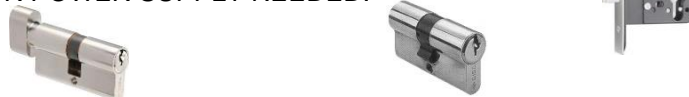

SMART LOCK CYLINDER

F430 76 161

Cylinder can be operated by Pin Code, Smart Tag or Bluetooth!
Suitable for Air B n B, Guest Houses and any application where access dates and times need to be set remotely

CAN REPLACE ALL STANDARD EURO CYLINDERS

- Installs in minutes to any standard Euro cylinder lock-body
- NO KEYS, WIRES OR POWER SUPPLY NEEDED.

- **FITTING:** If your cylinder looks like one of the above Euro-profile cylinders:
 - Simply remove the retaining screw, remove the existing Euro-profile double or thumbturn cylinder and replace it with this Smart Cylinder!
 - Refit the retaining screw, program the cylinder and test it with the door **open**. The existing lock-body should operate as it did before – but without the need for keys!

OPENING THE DOOR FROM INSIDE

Turn the inside knob - exit is always unhindered

OPENING THE DOOR FROM OUTSIDE

- By Pin Code – up to **9 Pin Codes** of 6-12 digits each
- By Temporary Code - with date and time limitations
 - Administrator can generate one 10-digit code via a mobile device and send it the temporary user in advance
- By Smart-Card - **maximum 20 cards**
- By Mobile phone via **Bluetooth - up to 8 users**
Administrator and users can download the free App